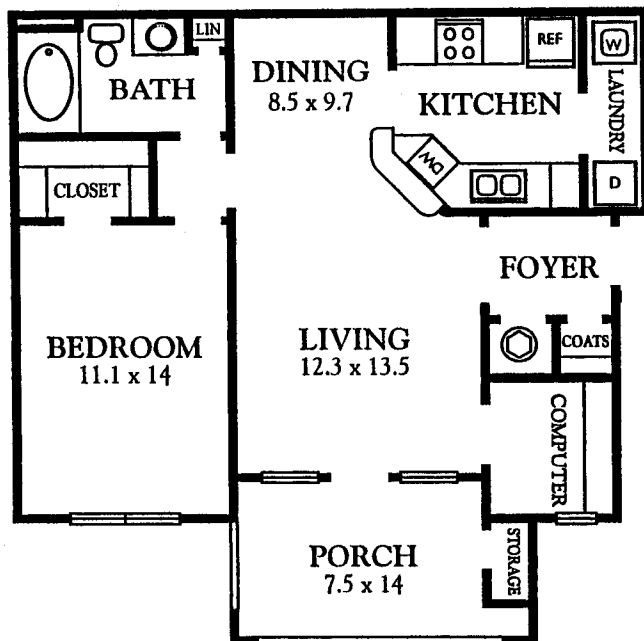

THE OAKWOOD 855

APPROXIMATE
SQUARE FOOTAGE

1 BEDROOM & 1 BATH

Rent \$ _____

MERCER POINT

AT WHITEMARSH ISLAND
A CONDOMINIUM

100 Walden Park Drive • Savannah, GA 31410

Square footage may vary by location.