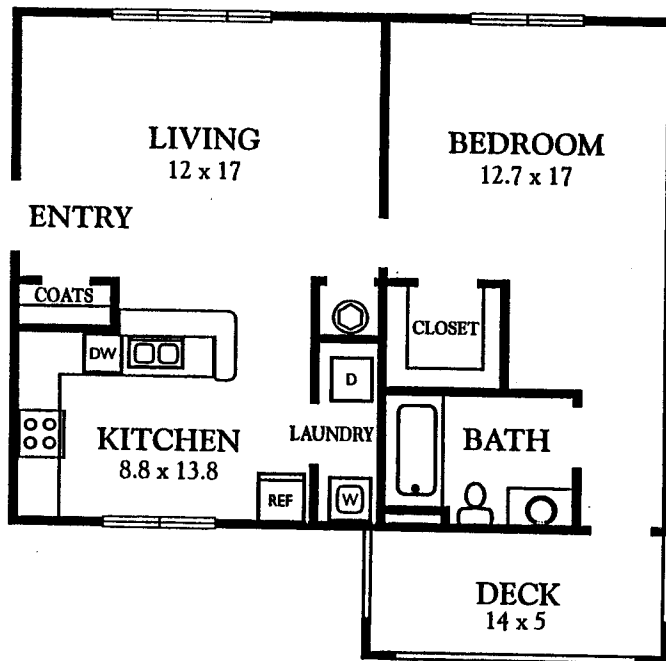

THE CARRIAGE HOUSE

767

APPROXIMATE
SQUARE FOOTAGE

1 BEDROOM & 1 BATH

Rent \$ _____

MERCER POINT

AT WHITEMARSH ISLAND
A CONDOMINIUM

100 Walden Park Drive • Savannah, GA 31410

Square footage may vary by location.