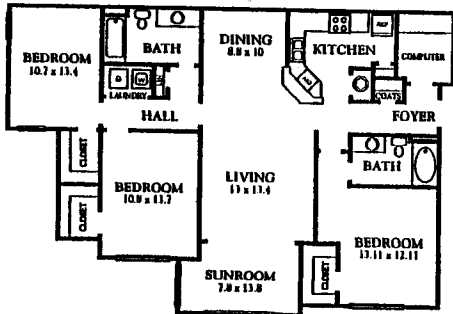

THE WALDEN

1472 or 1558

APPROXIMATE
SQUARE FOOTAGE

3 BEDROOM & 2 BATH

SUNROOM OPTION

Rent \$ _____

Rent \$ _____

MERCER POINT

AT WHITEMARSH ISLAND
A CONDOMINIUM

100 Walden Park Drive • Savannah, GA 31410

Square footage may vary by location.