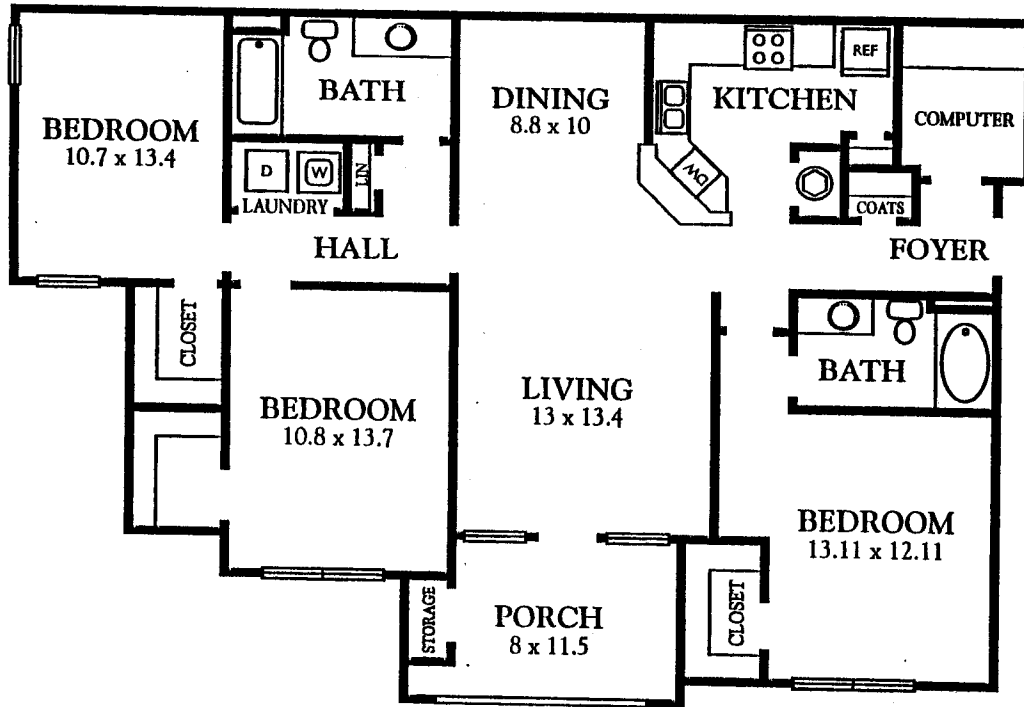

THE WALDEN

1472 or 1558

APPROXIMATE
SQUARE FOOTAGE

3 BEDROOM & 2 BATH

SUNROOM OPTION

Rent \$ _____

Rent \$ _____

MERCER POINT

AT WHITEMARSH ISLAND
A CONDOMINIUM

100 Walden Park Drive • Savannah, GA 31410

Square footage may vary by location.