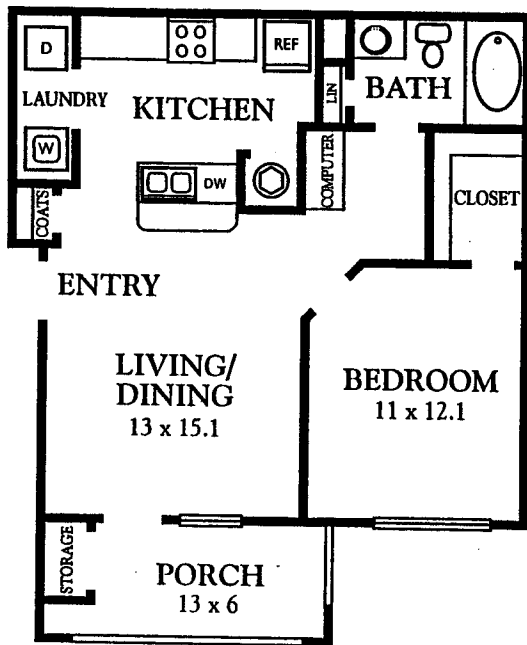

# THE RIDGECREST

678

APPROXIMATE  
SQUARE FOOTAGE

1 BEDROOM & 1 BATH

Rent \$ \_\_\_\_\_

## MERCER POINT

AT WHITEMARSH ISLAND  
A CONDOMINIUM

100 Walden Park Drive • Savannah, GA 31410

*Square footage may vary by location.*